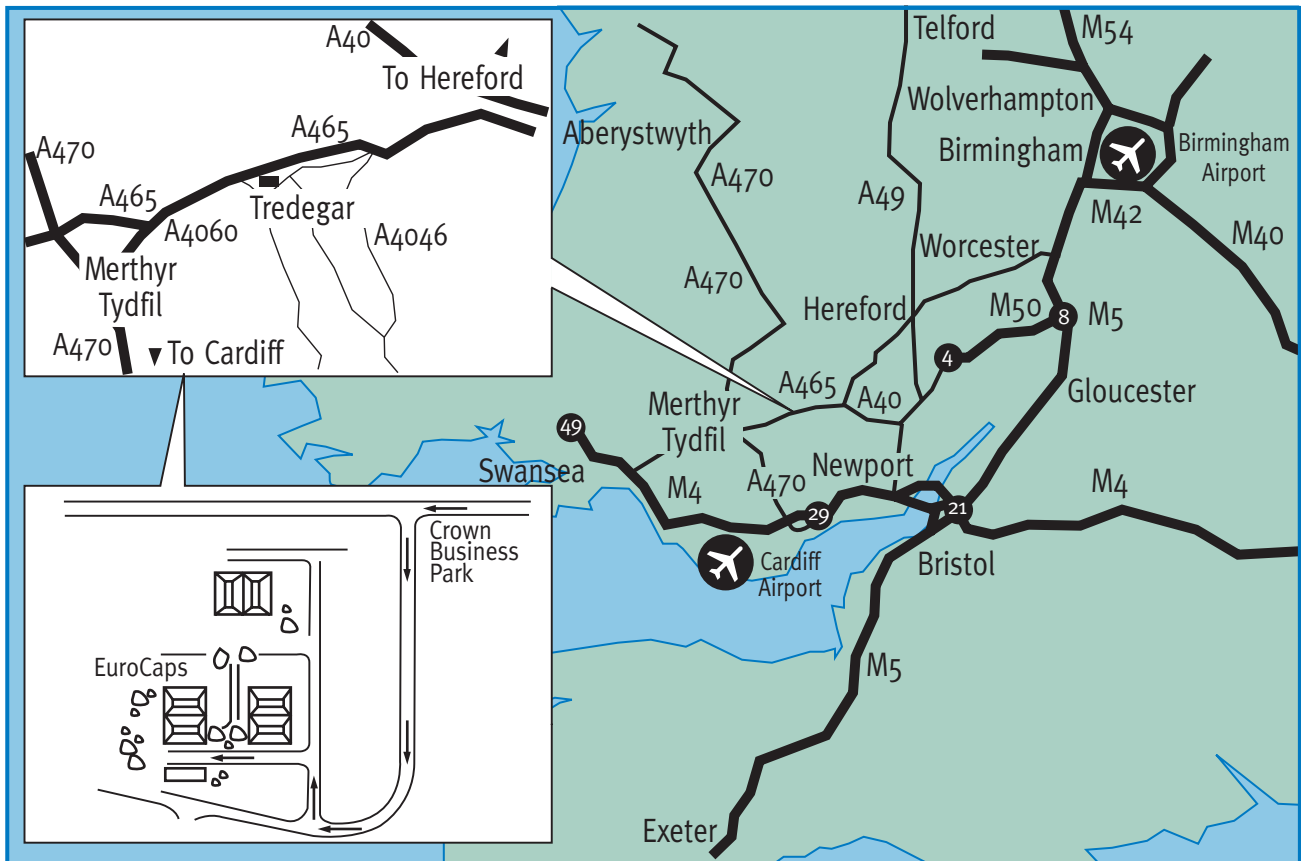

# How to find us

## From the East

Leave the M4 at junction 24 and join the A449 North signposted to Monmouth. Pass the Usk turn off then take the next exit, which is the A40, to Abergavenny. This is approximately 13 miles from the motorway. Proceed to the roundabout and continue on the A40 heading towards Abergavenny for approximately 7 miles. At the next roundabout turn left and travel to another roundabout (a distance of 100 yards). Proceed straight across this onto the A465 signposted to Merthyr Tydfil. Stay on this road, cross a further roundabout and up through the gorge. At the top of the gorge is another roundabout. The A465 turns to the right. Stay on this road and keep climbing. At the next roundabout, signposted Ebbw Vale, go straight on. At the next round about, signposted for Crown Business Park, turn left. Use the map below to find us within the Business Park.

## From the Midlands and the North

Travel south on the M5 and exit at junction 8 and join the M50. Travel to the end of the M50 and then follow the signs for the A40 to Newport/Monmouth. Continue along the A40, past Ross-on-Wye and Monmouth, approximately 6 miles west of Monmouth is a service stop. Just past this is an exit left following the signposts for the A40 and Abergavenny. Proceed to the roundabout and continue on the A40 heading towards Abergavenny for approximately 7 miles. At the next roundabout turn left and travel to another roundabout, a distance of only 100 yards. Proceed straight across this and onto the A465 signposted to Merthyr Tydfil and stay on this road across a further roundabout and up through the gorge. At the top of the gorge is a further roundabout where the A465 turns to the right, stay on the A465 and keep climbing. Go across the next roundabout, signposted for Ebbw Vale, and then left at the next roundabout which is signposted Crown Business Park. Use the map below to find us on the Business Park.