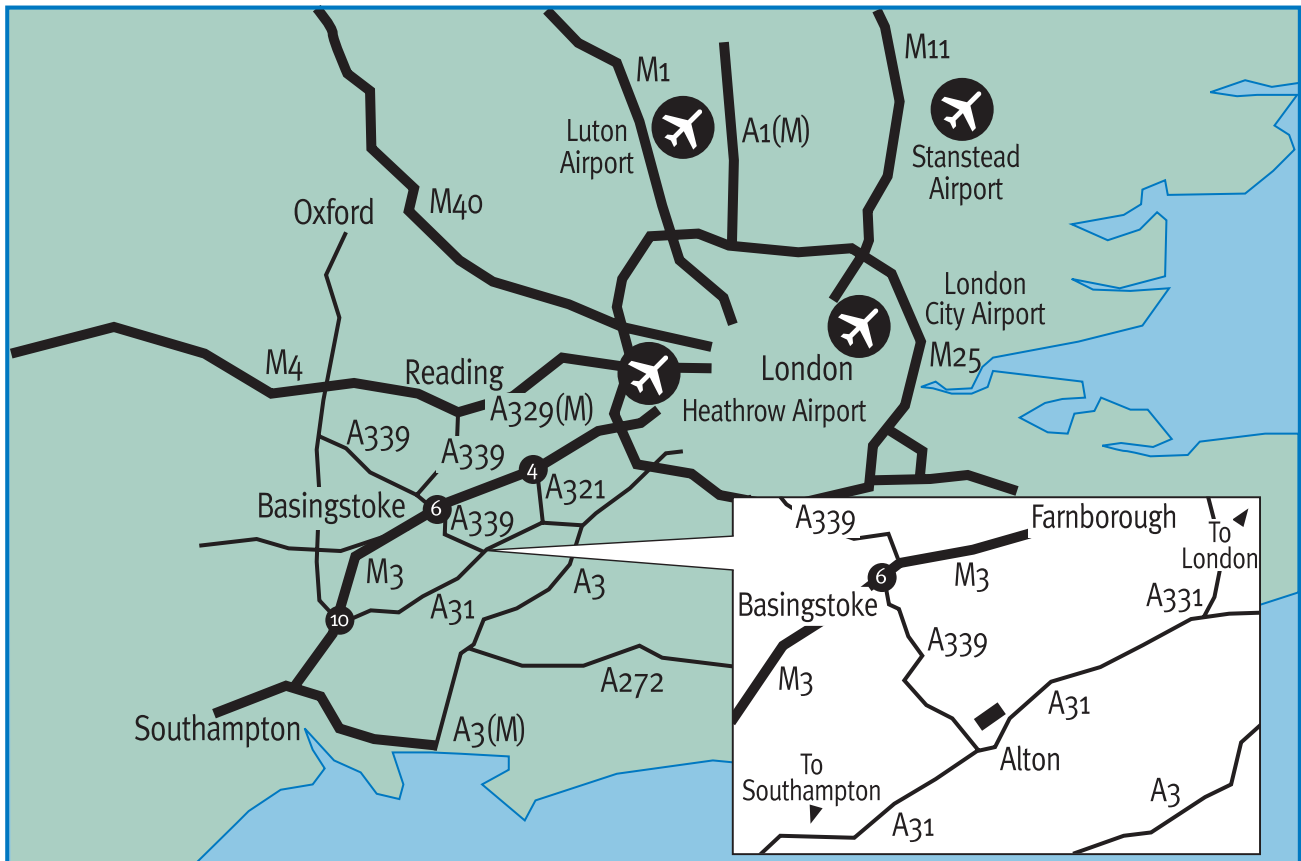

## How to find us

### From M3

Leave the M3 at Junction 6, signed Basingstoke. From the slip road turn left onto the A30 and at the next roundabout turn left onto the A339, signed Alton. Continue on the A339 for approximately 10.5 miles to outskirts of Alton. Take right turn and follow signs for A31 Farnham. Once on the A31 dual carriageway, turn left at the first roundabout taking the B3004 back in towards Alton/Industrial Estates. After 200 yards turn left into Mill Lane. Our premises will be found on the right.

### From Guildford

Leave Guildford on the A31 (Hog's Back), signed Farnham. Continue on the A31, through Farnham, for approximately 17.5 miles until reaching Alton. Turn right onto the B3004 and follow it round to the left into Mill Lane. Our premises will be found on the right.

### By Train

Alton receives services from Aldershot, Woking and London Waterloo stations. For further information phone the National Rail Enquiry Line on 08457 484950